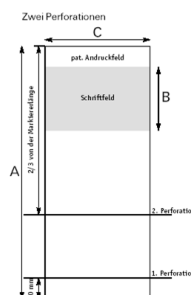

Preise gültig ab 01.01.2024 exkl. MwSt., freibleibend, Auftragsrabatt auf Anfrage /

prices are valid from 01.01.2024 excl. VAT, subject to change, discounts upon request

sonst. Konditionen siehe www.gogatec.com/AGB.pdf, techn. Änderungen vorbehalten /

terms & conditions can be found on our website: www.gogatec.com/AGB.pdf; error, technical modifications and variations are reserved