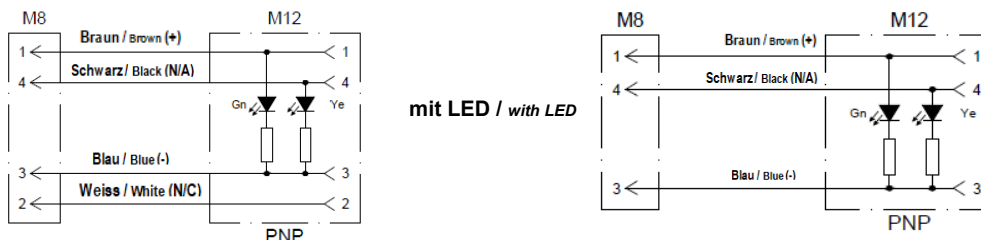

GOGAPLUG M8 Stift ger. - M12 Buchse gew. m. LED / straight M8 plug - angl. M12 sock. LED

Type	Länge	Außen-ϕ	ArtNr	€	Außen-ϕ	ArtNr	€
Anz x mm²	m	mm	PVC/PUR-Leitung	/Stk.	mm	PVC-Leitung	/Stk.
type	length	outer ϕ	PVC/PUR-wire	/pc.	outer ϕ	PVC-wire	/pc.
3 x 0,25	0,3	4,0 $\pm$ 0,2	34-CPA3B3-030-110	13,28	4,0 $\pm$ 0,2	34-CPA3B3-030-010	13,13
	0,6		34-CPA3B3-060-110	13,65		34-CPA3B3-060-010	13,36
	1,5		34-CPA3B3-150-110	14,78		34-CPA3B3-150-010	14,04
	3		34-CPA3B3-300-110	16,67		34-CPA3B3-300-010	15,19
4 x 0,25	0,3	5,0 $\pm$ 0,2	34-CPA4B3-030-112	14,58	4,2 $\pm$ 0,2	34-CPA4B3-030-012	14,44
	0,6		34-CPA4B3-060-112	14,99		34-CPA4B3-060-012	14,71
	1,5		34-CPA4B3-150-112	16,25		34-CPA4B3-150-012	15,55
	3		34-CPA4B3-300-112	18,33		34-CPA4B3-300-012	16,93

Preise gültig ab 01.01.2024 exkl. MwSt., freibleibend, Auftragsrabatt auf Anfrage /
prices are valid from 01.01.2024 excl. VAT, subject to change, discounts upon request
sonst. Konditionen siehe www.gogatec.com/AGB.pdf, techn. Änderungen vorbehalten /
terms & conditions can be found on our website: www.gogatec.com/AGB.pdf; error, technical modifications and variations are reserved