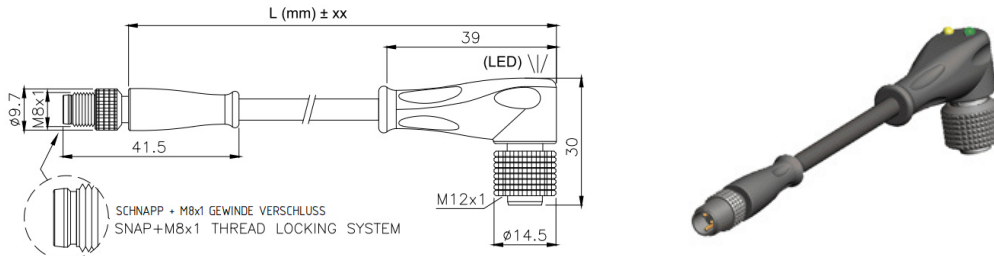

GOGAPLUG M8 Stift ger. - M12 Buchse gew. m. LED / straight M8 plug - angl. M12 sock. LED

Type	Länge	Außen-ϕ	ArtNr	€	Außen-ϕ	ArtNr	€
Anz x mm²	m	mm	PVC/PUR-Leitung	/Stk.	mm	PVC-Leitung	/Stk.
type	length	outer ϕ	PVC/PUR-wire	/pc.	outer ϕ	PVC-wire	/pc.
3 x 0,25	0,3	4,0 $\pm$ 0,2	34-CPA3B3-030-110	13,28	4,0 $\pm$ 0,2	34-CPA3B3-030-010	13,13
	0,6		34-CPA3B3-060-110	13,65		34-CPA3B3-060-010	13,36
	1,5		34-CPA3B3-150-110	14,78		34-CPA3B3-150-010	14,04
	3		34-CPA3B3-300-110	16,67		34-CPA3B3-300-010	15,19
4 x 0,25	0,3	5,0 $\pm$ 0,2	34-CPA4B3-030-112	14,58	4,2 $\pm$ 0,2	34-CPA4B3-030-012	14,44
	0,6		34-CPA4B3-060-112	14,99		34-CPA4B3-060-012	14,71
	1,5		34-CPA4B3-150-112	16,25		34-CPA4B3-150-012	15,55
	3		34-CPA4B3-300-112	18,33		34-CPA4B3-300-012	16,93

Preise gültig ab 01.01.2024 exkl. MwSt., freibleibend, Auftragsrabatt auf Anfrage /
prices are valid from 01.01.2024 excl. VAT, subject to change, discounts upon request
sonst. Konditionen siehe www.gogatec.com/AGB.pdf, techn. Änderungen vorbehalten /
terms & conditions can be found on our website: www.gogatec.com/AGB.pdf; error, technical modifications and variations are reserved