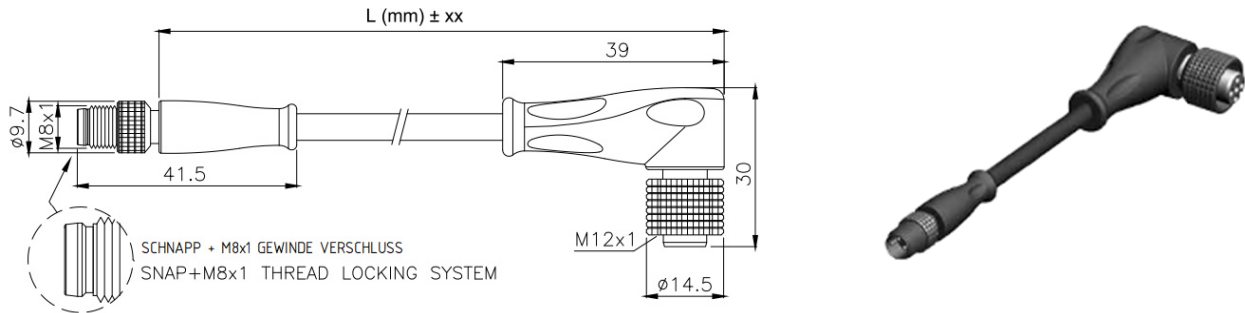

terms & conditions can be found on our website: [www.gogatec.com/AGB.pdf](http://www.gogatec.com/AGB.pdf); error, technical modifications and variations are reserved

GOGAPLUG M8 Stift gerade auf M12 Buchse gew. / straight M8 plug on angled M12 sock.